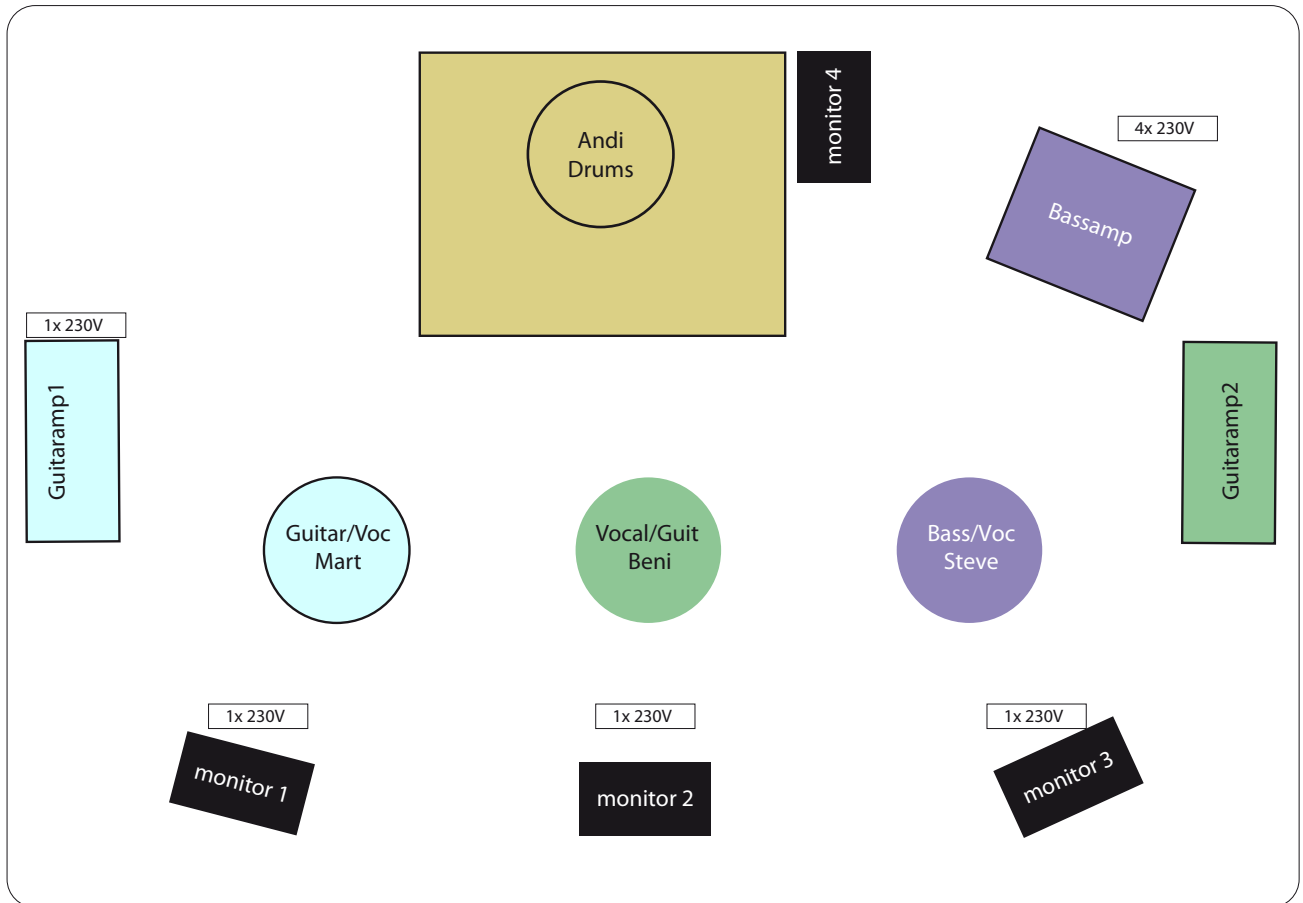

## Stageplan

## Instruments

Drums	Andi
Bass/Voc	Steve
Voc/Guitar	Beni
Guit/ Voc	Mart