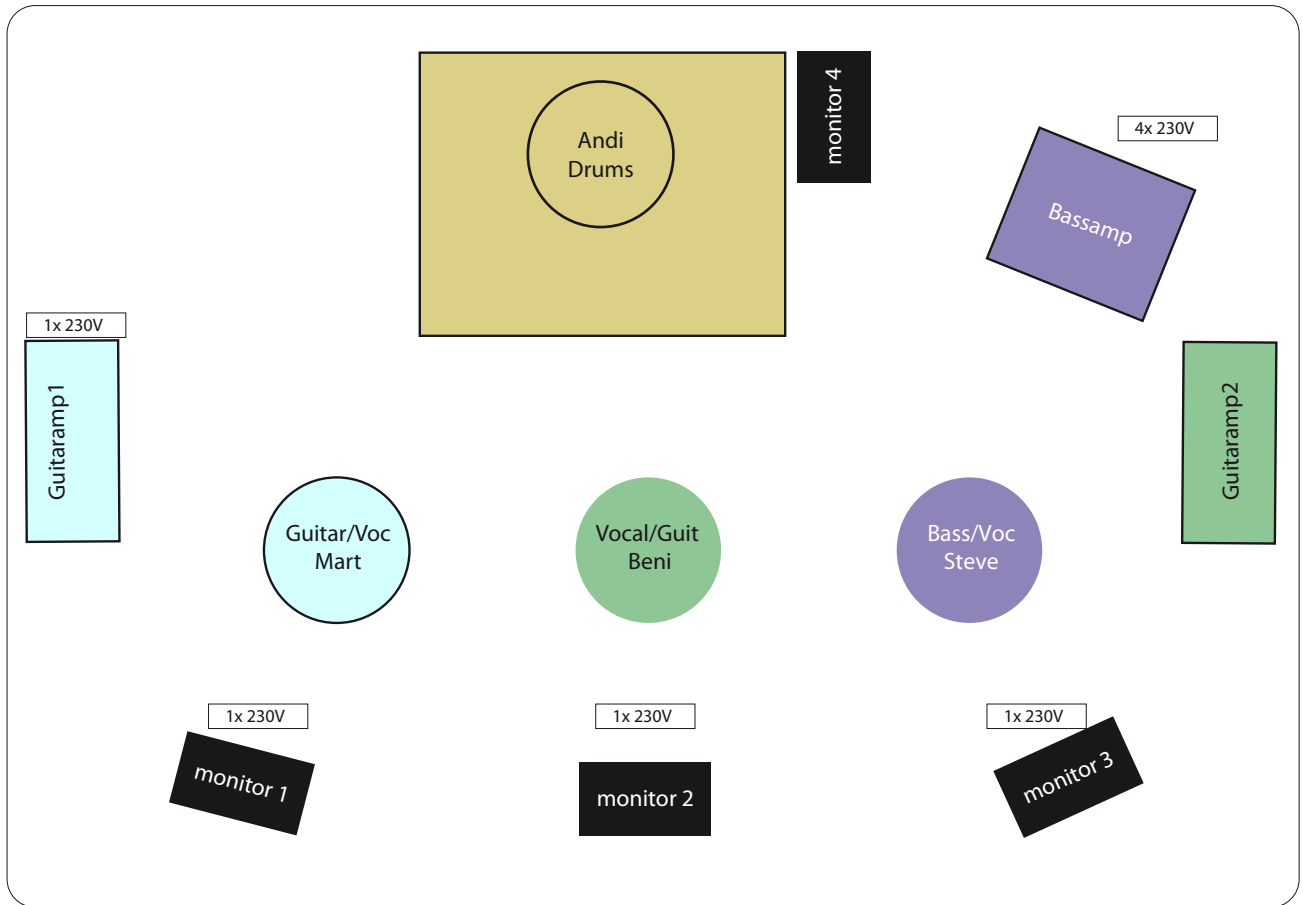

Stageplan

Instruments

Drums	Andi
Bass/Voc	Steve
Voc/Guitar	Beni
Guit/ Voc	Mart